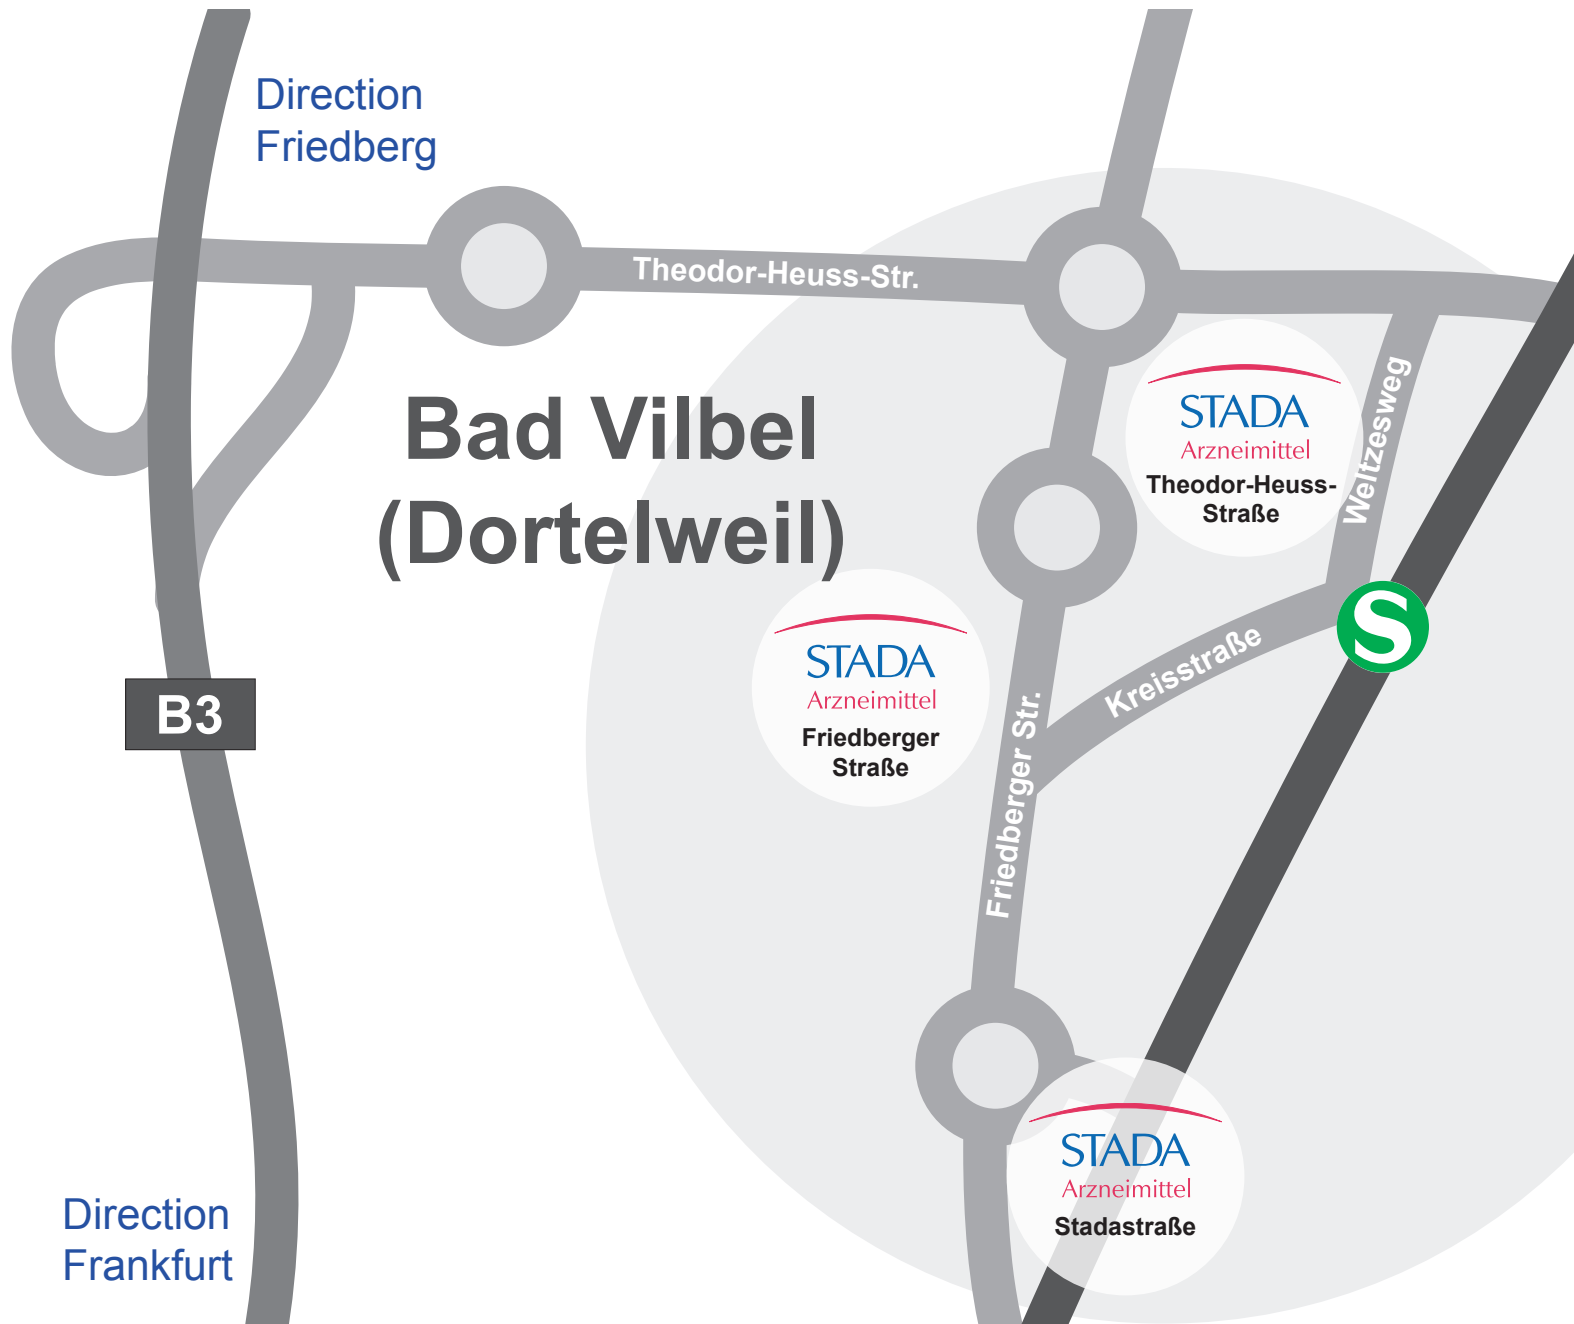

## Layout of the STADA buildings in Bad Vilbel

STADA Arzneimittel AG Building Stadastraße Stadastraße 2-18 D-61118 Bad Vilbel	STADA Arzneimittel AG Building Theodor-Heuss-Straße Theodor-Heuss-Straße 52 D-61118 Bad Vilbel	STADA Arzneimittel AG Building Friedberger Str. Friedberger Straße 191 D-61118 Bad Vilbel	STADA Arzneimittel AG Building Stadastraße 11 Stadastraße 11 D-61197 Florstadt Industriegebiet Nieder Mockstadt
---	---	--	---

### ... from the east

A 3 motorway up to the Offenbacher Kreuz  
A 661 motorway in direction of Bad Homburg  
at Preungesheimer Dreieck on the B 3 trunk road in direction of Bad Vilbel  
Exit Bad Vilbel Dortelweil  
Theodor-Heuss-Str. up to the 2nd roundabout  
(STADA building Theodor-Heuss-Straße, house number 52 is situated here)  
turn right in the Friedberger Str. (in direction of Frankfurt)  
at 2nd roundabout turn left in the Stadastr.  
(STADA building Stadastraße, house number 2-18 is situated here)

### ... from the north

A 5 motorway in direction of Frankfurt up to Bad Homburger Kreuz  
A 661 motorway in direction of Frankfurt  
at Preungesheimer Dreieck on B3 trunk road in direction of Bad Vilbel  
Exit Bad Vilbel Dortelweil  
Theodor-Heuss-Str. up to 2nd roundabout  
(STADA building Theodor-Heuss-Straße, house number 52 is situated here)  
turn right in the Friedberger Str. (in direction of Frankfurt)  
at 2nd roundabout turn left in the Stadastr.  
(STADA building Stadastraße, house number 2-18 is situated here)

Turn right in „In der Grobach“

Following the major road ahead in the Stadastraße