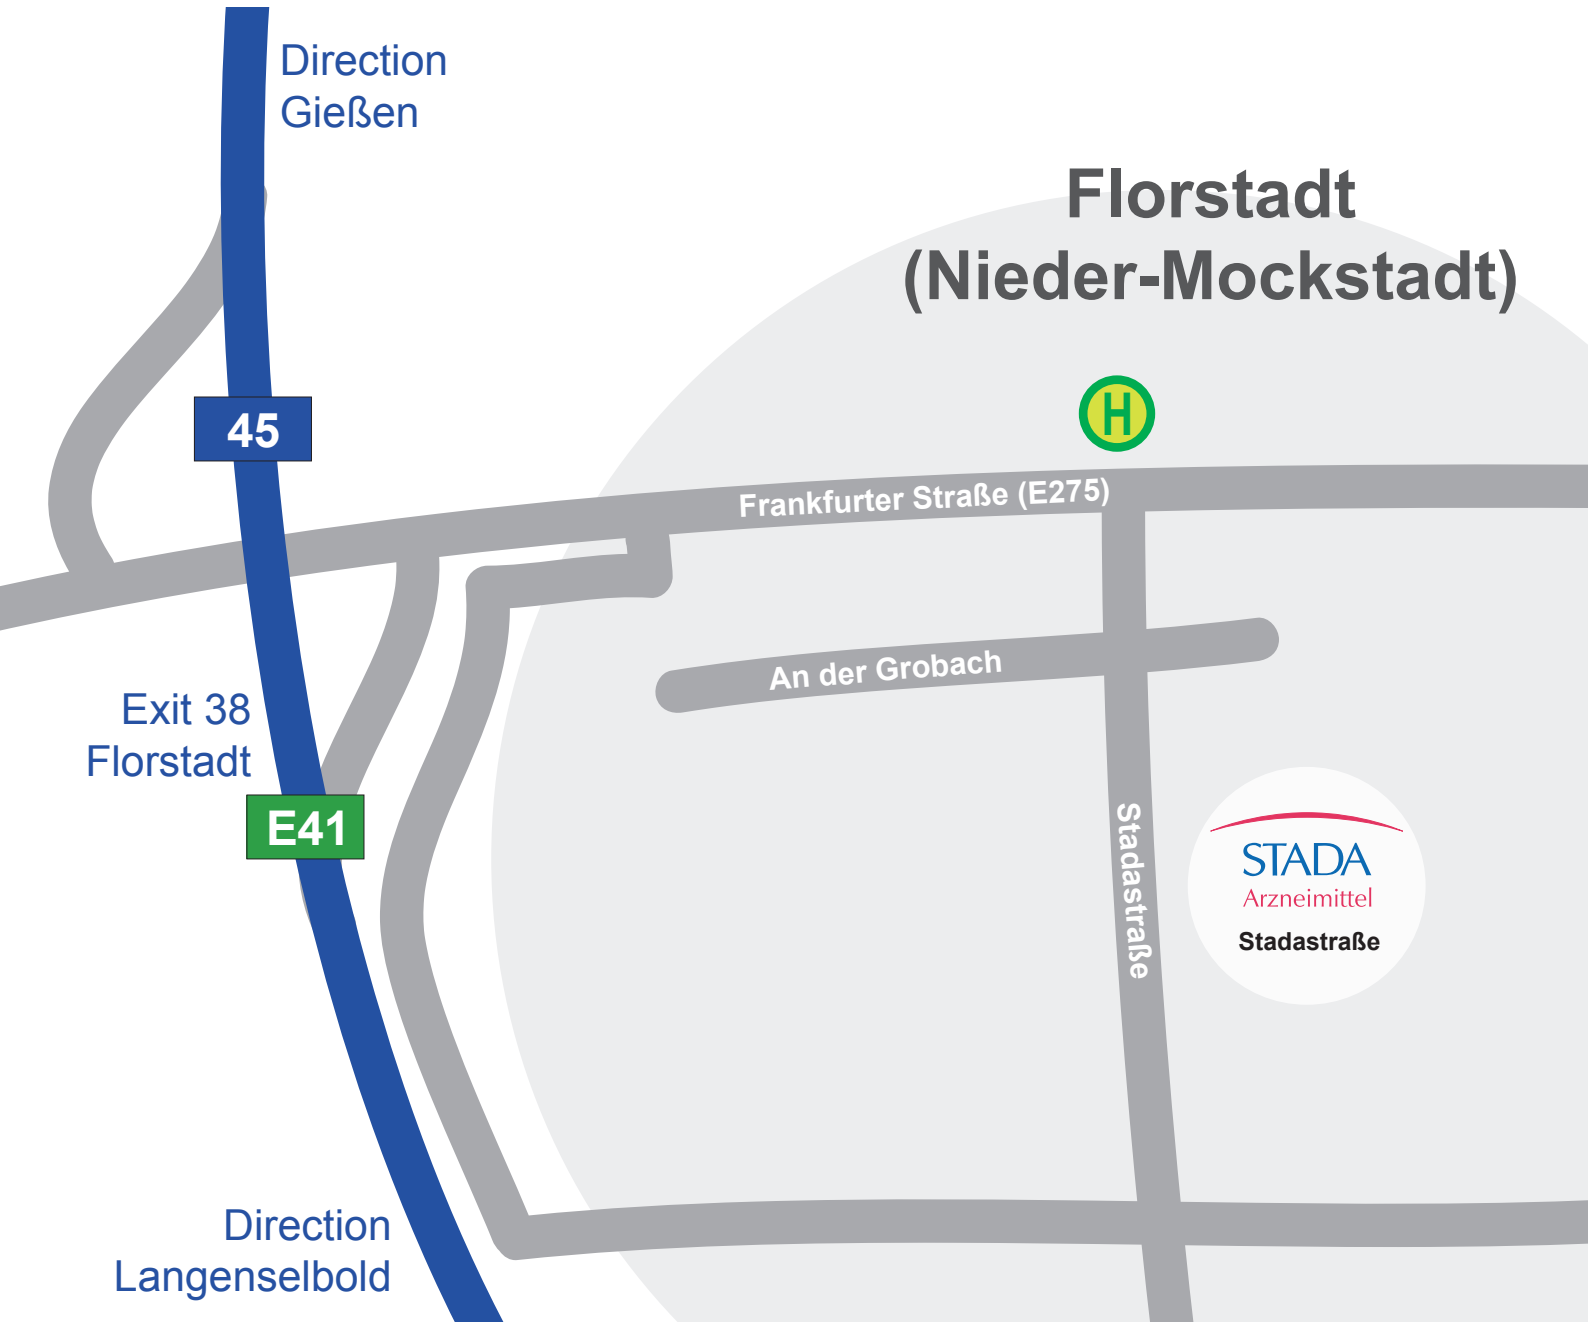

Your journey to STADA

Layout of the STADA building in Florstadt

STADA Arzneimittel AG Building Stadastraße Stadastraße 2-18 D-61118 Bad Vilbel	STADA Arzneimittel AG Building Theodor-Heuss-Straße Theodor-Heuss-Straße 52 D-61118 Bad Vilbel	STADA Arzneimittel AG Building Friedberger Str. Friedberger Straße 191 D-61118 Bad Vilbel	STADA Arzneimittel AG Building Stadastraße 11 Stadastraße 11 D-61197 Florstadt Industriegebiet Nieder Mockstadt